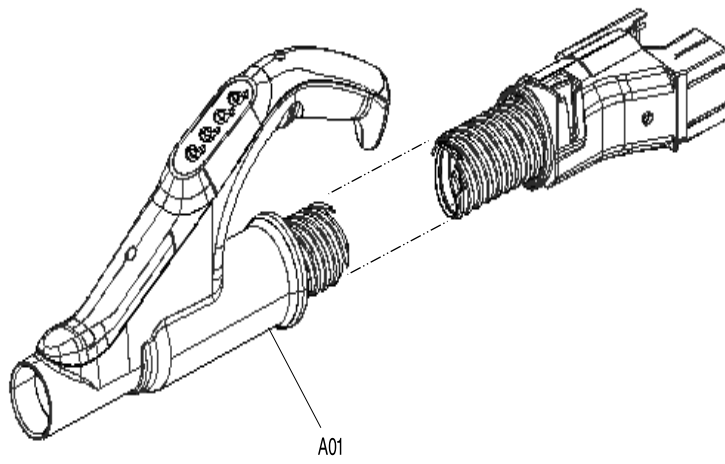

01 - 2014  
DCL500Z  
18V CYCLONE CLEANER

Item No	Type	Sub	Part No	Description	Qty	Unit
001			SH00000011	BODY DECORATION L	1	PC.
002			SH00000021	SCREW M4X12	1	PC.
003			SH00000020	SCREW M4X16	2	PC.
004			SH00000019	SCREW M4X12	2	PC.
005			SH00000009	WHEEL COVER L	1	PC.
006			SH00000006	UPPER BODY L	1	PC.
007			SH00000002	WHEEL BASE	1	PC.
008			SH00000003	WHEEL GUIDE	1	PC.
009			SH00000019	SCREW M4X12	4	PC.
011			SH00000015	DUCT COVER ASSY	1	PC.
012			SH00000019	SCREW M4X12	3	PC.
014			SH00000005	LOWER BODY ASSY	1	PC.
		INC.		Item No. 15,16		
015			SH00000057	ROLLER F/LOWER BODY ASSY	1	PC.
016			SH00000047	ROLLER SHAFT F/LOWER BODY ASSY	1	PC.
017			SH00000003	WHEEL GUIDE	1	PC.
018			SH00000002	WHEEL BASE	1	PC.
019			SH00000007	UPPER BODY R	1	PC.
020			SH00000010	WHEEL COVER R	1	PC.
021			SH00000020	SCREW M4X16	2	PC.
022			SH00000019	SCREW M4X12	2	PC.
023			SH00000021	SCREW M4X12	1	PC.
024			SH00000012	BODY DECORATION R	1	PC.
025			SH00000016	EXHAUST COVER ASSY	1	PC.
		INC.		Item No. 26-29		
026			SH00000048	FREE FRAME ASSY	1	PC.
027			SH00000049	WASHER	1	PC.
028			SH00000019	SCREW M4X12	1	PC.
029			SH00000021	SCREW M4X12	2	PC.
030			SH00000019	SCREW M4X12	4	PC.
031			SH00000018	BATTERY HOLDER	1	PC.
032			643899-6	TERMINAL	1	PC.
033			SH00000004	SEAL TAPE	1	PC.
034			SH00000017	LED CIRCUIT ASSY	1	PC.
035	1		SH00000014	LED PANEL ASSY	1	PC.
	2		SH00000259	LED PANEL ASSY	1	PC.
036			SH00000019	SCREW M4X12	1	PC.
037			SH00000008	INNER BODY	1	PC.
038			SH00000021	SCREW M4X12	3	PC.
039			SH00000022	SCREW M4X16	1	PC.
040	1		SH00000024	DUST CUP ASSY	1	PC.
		INC.		Item No. 41-46		
	2		SH00000285	DUST CUP DK	1	PC.
		INC.		Item No. 41-46		
041			SH00000026	CUP COVER ASSY	1	PC.
043			SH00000028	CUP FRAME ASSY	1	PC.
044			SH00000029	DUST PLATE	1	PC.
045			SH00000031	LOWER DUST CUP ASSY	1	PC.
C01			SH00000046	PACKING CASE	1	PC.