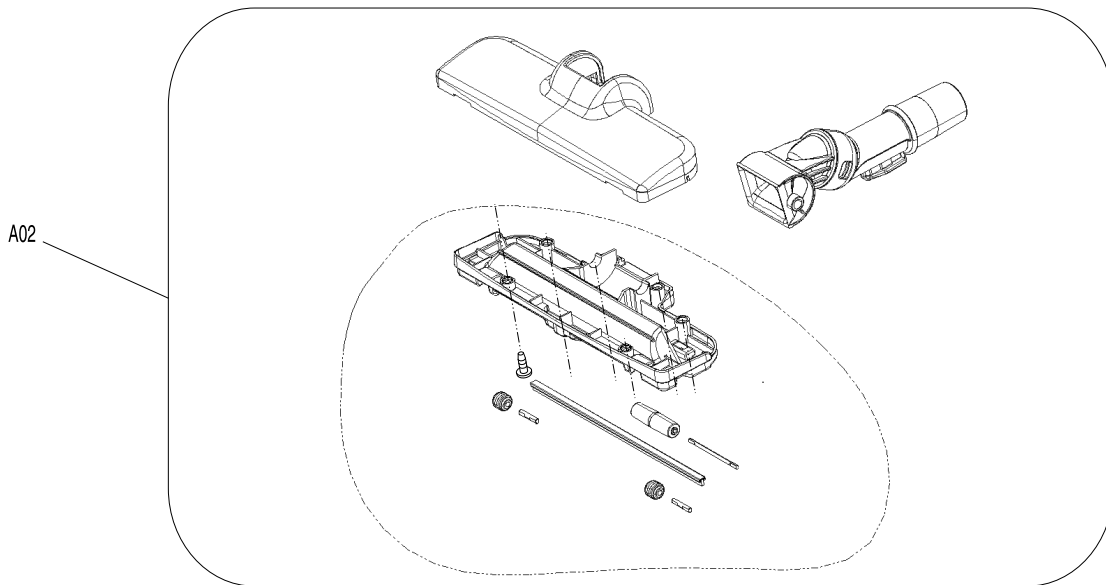

01 - 2014  
DCL500Z  
18V CYCLONE CLEANER

Item No	Type	Sub	Part No	Description	Qty	Unit
001			SH00000011	BODY DECORATION L	1	PC.
002			SH00000021	SCREW M4X12	1	PC.
003			SH00000020	SCREW M4X16	2	PC.
004			SH00000019	SCREW M4X12	2	PC.
005			SH00000009	WHEEL COVER L	1	PC.
006			SH00000006	UPPER BODY L	1	PC.
007			SH00000002	WHEEL BASE	1	PC.
008			SH00000003	WHEEL GUIDE	1	PC.
009			SH00000019	SCREW M4X12	4	PC.
011			SH00000015	DUCT COVER ASSY	1	PC.
012			SH00000019	SCREW M4X12	3	PC.
014			SH00000005	LOWER BODY ASSY	1	PC.
		INC.		Item No. 15,16		
015			SH00000057	ROLLER F/LOWER BODY ASSY	1	PC.
016			SH00000047	ROLLER SHAFT F/LOWER BODY ASSY	1	PC.
017			SH00000003	WHEEL GUIDE	1	PC.
018			SH00000002	WHEEL BASE	1	PC.
019			SH00000007	UPPER BODY R	1	PC.
020			SH00000010	WHEEL COVER R	1	PC.
021			SH00000020	SCREW M4X16	2	PC.
022			SH00000019	SCREW M4X12	2	PC.
023			SH00000021	SCREW M4X12	1	PC.
024			SH00000012	BODY DECORATION R	1	PC.
025			SH00000016	EXHAUST COVER ASSY	1	PC.
		INC.		Item No. 26-29		
026			SH00000048	FREE FRAME ASSY	1	PC.
027			SH00000049	WASHER	1	PC.
028			SH00000019	SCREW M4X12	1	PC.
029			SH00000021	SCREW M4X12	2	PC.
030			SH00000019	SCREW M4X12	4	PC.
031			SH00000018	BATTERY HOLDER	1	PC.
032			643899-6	TERMINAL	1	PC.
033			SH00000004	SEAL TAPE	1	PC.
034			SH00000017	LED CIRCUIT ASSY	1	PC.
035	1		SH00000014	LED PANEL ASSY	1	PC.
	2		SH00000259	LED PANEL ASSY	1	PC.
036			SH00000019	SCREW M4X12	1	PC.
037			SH00000008	INNER BODY	1	PC.
038			SH00000021	SCREW M4X12	3	PC.
039			SH00000022	SCREW M4X16	1	PC.
040	1		SH00000024	DUST CUP ASSY	1	PC.
		INC.		Item No. 41-46		
	2		SH00000285	DUST CUP DK	1	PC.
		INC.		Item No. 41-46		
041			SH00000026	CUP COVER ASSY	1	PC.
043			SH00000028	CUP FRAME ASSY	1	PC.
044			SH00000029	DUST PLATE	1	PC.
045			SH00000031	LOWER DUST CUP ASSY	1	PC.
C01			SH00000046	PACKING CASE	1	PC.