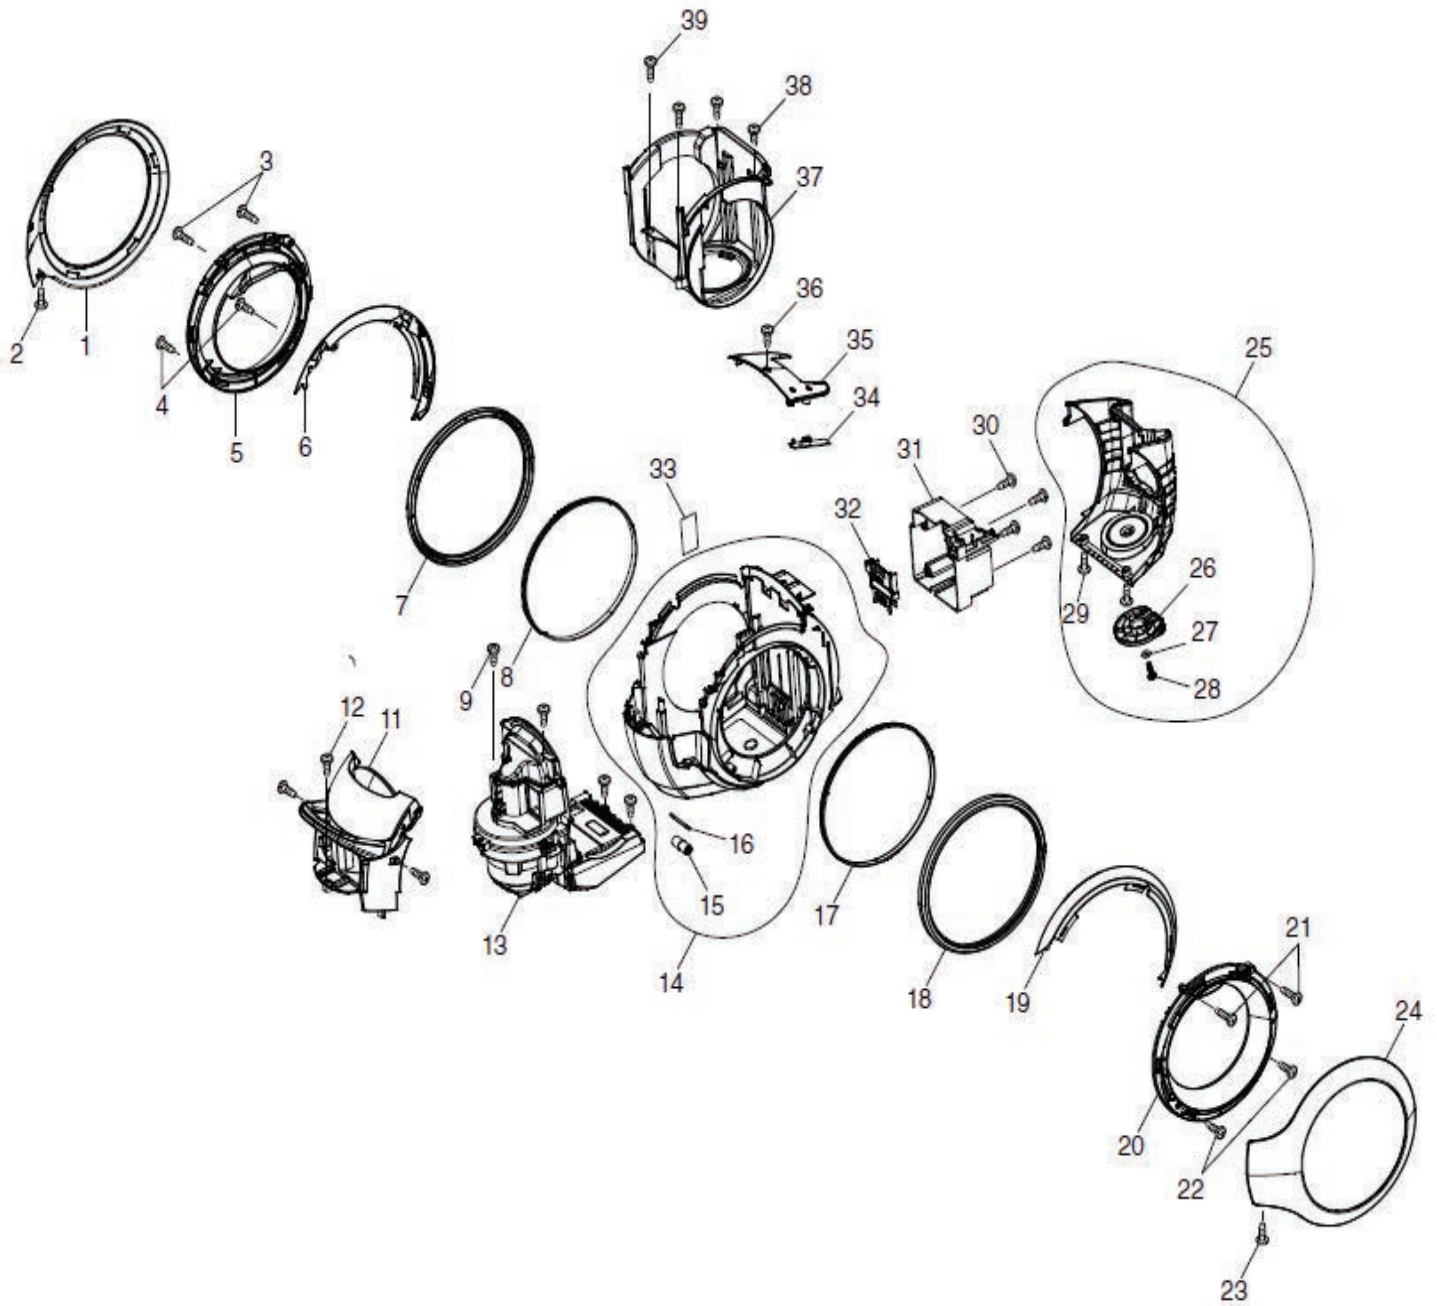

01 - 2014  
DCL500Z  
18V CYCLONE CLEANER

Item No	Type	Sub	Part No	Description	Qty	Unit
001			SH00000011	BODY DECORATION L	1	PC.
002			SH00000021	SCREW M4X12	1	PC.
003			SH00000020	SCREW M4X16	2	PC.
004			SH00000019	SCREW M4X12	2	PC.
005			SH00000009	WHEEL COVER L	1	PC.
006			SH00000006	UPPER BODY L	1	PC.
007			SH00000002	WHEEL BASE	1	PC.
008			SH00000003	WHEEL GUIDE	1	PC.
009			SH00000019	SCREW M4X12	4	PC.
011			SH00000015	DUCT COVER ASSY	1	PC.
012			SH00000019	SCREW M4X12	3	PC.
014			SH00000005	LOWER BODY ASSY	1	PC.
		INC.		Item No. 15,16		
015			SH00000057	ROLLER F/LOWER BODY ASSY	1	PC.
016			SH00000047	ROLLER SHAFT F/LOWER BODY ASSY	1	PC.
017			SH00000003	WHEEL GUIDE	1	PC.
018			SH00000002	WHEEL BASE	1	PC.
019			SH00000007	UPPER BODY R	1	PC.
020			SH00000010	WHEEL COVER R	1	PC.
021			SH00000020	SCREW M4X16	2	PC.
022			SH00000019	SCREW M4X12	2	PC.
023			SH00000021	SCREW M4X12	1	PC.
024			SH00000012	BODY DECORATION R	1	PC.
025			SH00000016	EXHAUST COVER ASSY	1	PC.
		INC.		Item No. 26-29		
026			SH00000048	FREE FRAME ASSY	1	PC.
027			SH00000049	WASHER	1	PC.
028			SH00000019	SCREW M4X12	1	PC.
029			SH00000021	SCREW M4X12	2	PC.
030			SH00000019	SCREW M4X12	4	PC.
031			SH00000018	BATTERY HOLDER	1	PC.
032			643899-6	TERMINAL	1	PC.
033			SH00000004	SEAL TAPE	1	PC.
034			SH00000017	LED CIRCUIT ASSY	1	PC.
035	1		SH00000014	LED PANEL ASSY	1	PC.
	2		SH00000259	LED PANEL ASSY	1	PC.
036			SH00000019	SCREW M4X12	1	PC.
037			SH00000008	INNER BODY	1	PC.
038			SH00000021	SCREW M4X12	3	PC.
039			SH00000022	SCREW M4X16	1	PC.
040	1		SH00000024	DUST CUP ASSY	1	PC.
		INC.		Item No. 41-46		
	2		SH00000285	DUST CUP DK	1	PC.
		INC.		Item No. 41-46		
041			SH00000026	CUP COVER ASSY	1	PC.
043			SH00000028	CUP FRAME ASSY	1	PC.
044			SH00000029	DUST PLATE	1	PC.
045			SH00000031	LOWER DUST CUP ASSY	1	PC.
C01			SH00000046	PACKING CASE	1	PC.