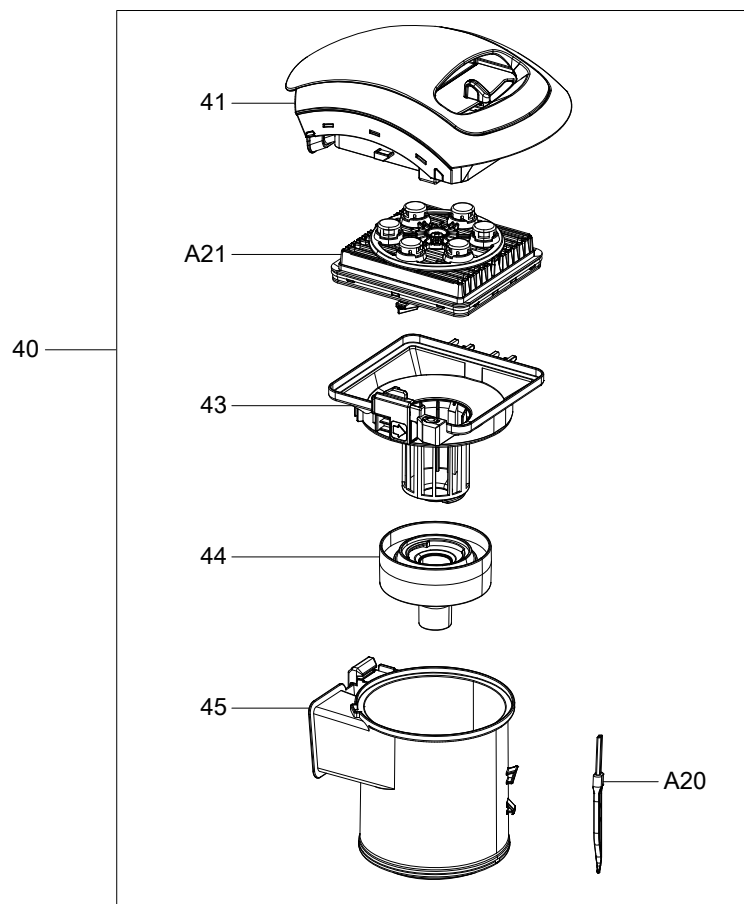

01 - 2014  
DCL500Z  
18V CYCLONE CLEANER

Item No	Type	Sub	Part No	Description	Qty	Unit
001			SH00000011	BODY DECORATION L	1	PC.
002			SH00000021	SCREW M4X12	1	PC.
003			SH00000020	SCREW M4X16	2	PC.
004			SH00000019	SCREW M4X12	2	PC.
005			SH00000009	WHEEL COVER L	1	PC.
006			SH00000006	UPPER BODY L	1	PC.
007			SH00000002	WHEEL BASE	1	PC.
008			SH00000003	WHEEL GUIDE	1	PC.
009			SH00000019	SCREW M4X12	4	PC.
011			SH00000015	DUCT COVER ASSY	1	PC.
012			SH00000019	SCREW M4X12	3	PC.
014			SH00000005	LOWER BODY ASSY	1	PC.
		INC.		Item No. 15,16		
015			SH00000057	ROLLER F/LOWER BODY ASSY	1	PC.
016			SH00000047	ROLLER SHAFT F/LOWER BODY ASSY	1	PC.
017			SH00000003	WHEEL GUIDE	1	PC.
018			SH00000002	WHEEL BASE	1	PC.
019			SH00000007	UPPER BODY R	1	PC.
020			SH00000010	WHEEL COVER R	1	PC.
021			SH00000020	SCREW M4X16	2	PC.
022			SH00000019	SCREW M4X12	2	PC.
023			SH00000021	SCREW M4X12	1	PC.
024			SH00000012	BODY DECORATION R	1	PC.
025			SH00000016	EXHAUST COVER ASSY	1	PC.
		INC.		Item No. 26-29		
026			SH00000048	FREE FRAME ASSY	1	PC.
027			SH00000049	WASHER	1	PC.
028			SH00000019	SCREW M4X12	1	PC.
029			SH00000021	SCREW M4X12	2	PC.
030			SH00000019	SCREW M4X12	4	PC.
031			SH00000018	BATTERY HOLDER	1	PC.
032			643899-6	TERMINAL	1	PC.
033			SH00000004	SEAL TAPE	1	PC.
034			SH00000017	LED CIRCUIT ASSY	1	PC.
035	1		SH00000014	LED PANEL ASSY	1	PC.
	2		SH00000259	LED PANEL ASSY	1	PC.
036			SH00000019	SCREW M4X12	1	PC.
037			SH00000008	INNER BODY	1	PC.
038			SH00000021	SCREW M4X12	3	PC.
039			SH00000022	SCREW M4X16	1	PC.
040	1		SH00000024	DUST CUP ASSY	1	PC.
		INC.		Item No. 41-46		
	2		SH00000285	DUST CUP DK	1	PC.
		INC.		Item No. 41-46		
041			SH00000026	CUP COVER ASSY	1	PC.
043			SH00000028	CUP FRAME ASSY	1	PC.
044			SH00000029	DUST PLATE	1	PC.
045			SH00000031	LOWER DUST CUP ASSY	1	PC.
C01			SH00000046	PACKING CASE	1	PC.